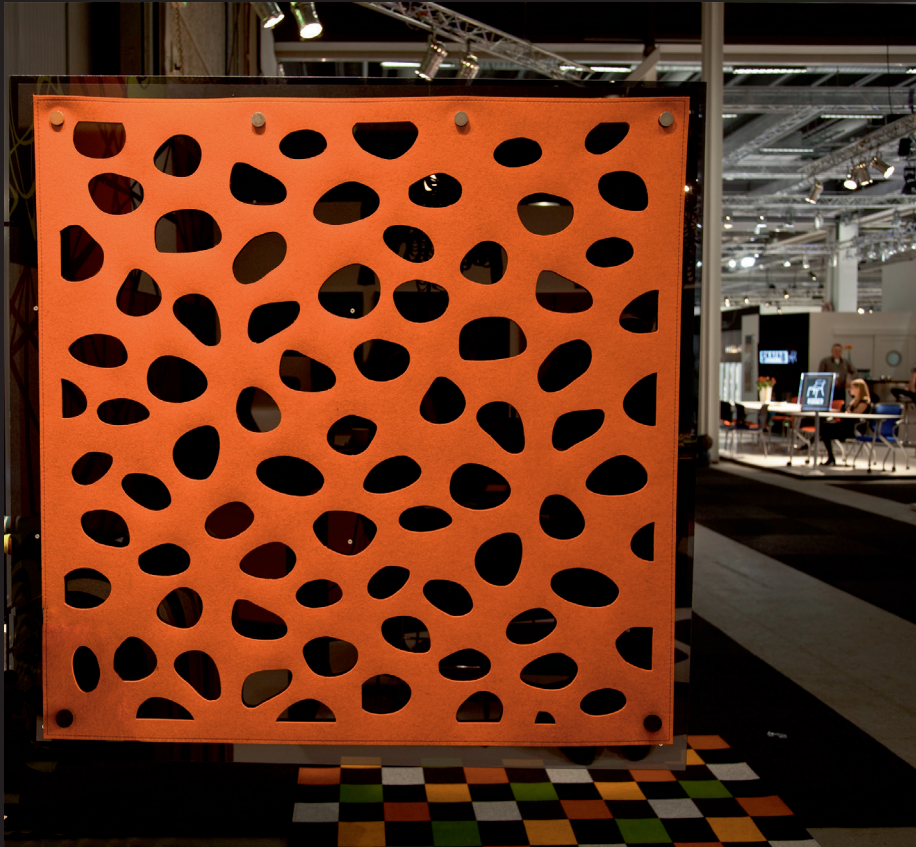

GlassCover

Almost floating in the air, noise-reducing and shielding.

GlassCover can be made to measure and is mounted directly on the glass with magnets. The maximum width is however 175 cm.

With a colour selection of 34 colours, the possibility to design your own carving pattern and size as required, a GlassCover can match any decoration.

The price of a GlassCover is € 320 per m² incl. magnet suspension.

The felt can also be used as a curtain in a more traditional way with a curtain rail in the ceiling.